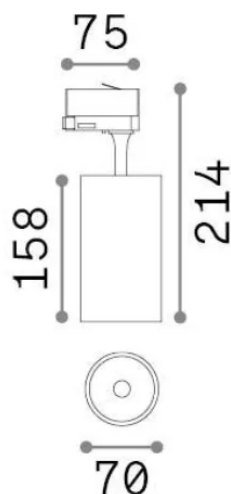

General info

Technical - Spotlights and Tracks

Ean	8021696340944
Item	FOX TR 3-PHASE 25W CRI90 2700K ON-OFF BIANCO
Installation	Spotlights and Tracks
Warranty	5 years
Gross weight	0.7 kg
Volume	0.00264 m ³

Technical info

Net weight	0.6 kg
Insulation class	I
Protection index	IP20
Compliance	CE
Operating temperature	0° ~ +40 °C
Dimmer	Non-dimmable, On-Off
Power output	220-240 V AC 50/60 Hz
Power supply	In-built, included Replaceable (by qualified operators only), electronic
Accessories not included	Single connection on-off, Link 3-phase on-off profile

Source info

Integrated source	Integrated LED module
Replaceable source	Replaceable (by qualified operators only)
Power	25 W
Emission	Direct
Max consumption	max 25 W
Features LED	LED COB
CCT LED	2700 K
Duration LED (t. 25°C)	50000 h
CRI	> 90
SDCM	3
Light beam	35°
Light beam flux	2800 lm
Useful light flux	2130 lm
Photobiological risk	1