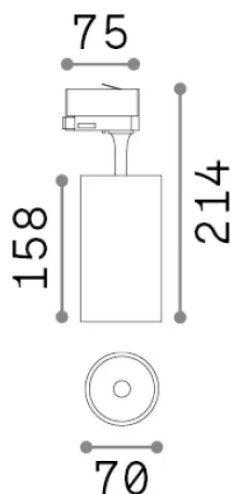

General info

Technical - Spotlights and Tracks

Ean	8021696267791
Item	FOX TR 3-PHASE 25W CRI80 4000K ON-OFF NERO
Installation	Spotlights and Tracks
Warranty	5 years
Gross weight	0.64 kg
Volume	0.002688 m ³

Technical info

Net weight	0.54 kg
Insulation class	I
Protection index	IP20
Compliance	-
Operating temperature	-
Dimmer	Non-dimmable
Power output	220-240 V AC
Power supply	-

Source info

Integrated source	-
Replaceable source	No
Power	25 W
Emission	-
Max consumption	-
Features LED	LED COB
CCT LED	4000 K
Duration LED (t. 25°C)	50 h
CRI	> 80
SDCM	3
Light beam	35°
Light beam flux	3500 lm
Useful light flux	-