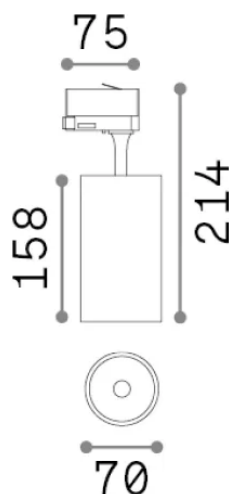

General info

Technical - Spotlights and Tracks

Ean	8021696267807
Item	FOX TR 3-PHASE 25W CRI80 4000K ON-OFF BIANCO
Installation	Spotlights and Tracks
Warranty	5 years
Gross weight	0.64 kg
Volume	0.00264 m ³

Technical info

Net weight	0.54 kg
Insulation class	I
Protection index	IP20
Compliance	CE
Operating temperature	0° ~ +40 °C
Dimmer	Non-dimmable, On-Off
Power output	220-240 V AC 50/60 Hz
Power supply	In-built, included Replaceable (by qualified operators only), electronic
Accessories not included	Single connection on-off, Link 3-phase on-off profile

Source info

Integrated source	Integrated LED module
Replaceable source	Replaceable (by qualified operators only)
Power	25 W
Emission	Direct
Max consumption	max 25 W
Features LED	LED COB
CCT LED	4000 K
Duration LED (t. 25°C)	50000 h
CRI	> 80
SDCM	3
Light beam	35°
Light beam flux	3500 lm
Useful light flux	2590 lm
Photobiological risk	1