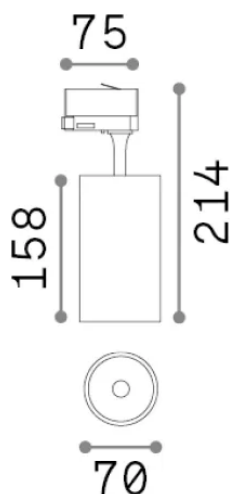

General info

Technical - Spotlights and Tracks

Ean	8021696283944
Item	FOX TR 3-PHASE 25W CRI80 3000K ON-OFF OTTONE
Installation	Spotlights and Tracks
Warranty	5 years
Gross weight	0.64 kg
Volume	0.002592 m ³

Technical info

Net weight	0.54 kg
Insulation class	I
Protection index	IP20
Compliance	-
Operating temperature	-
Dimmer	Non-dimmable
Power output	220-240 V AC
Power supply	-

Source info

Integrated source	-
Replaceable source	No
Power	25 W
Emission	-
Max consumption	-
Features LED	LED COB
CCT LED	3000 K
Duration LED (t. 25°C)	50 h
CRI	> 80
SDCM	3
Light beam	35°
Light beam flux	3300 lm
Useful light flux	-