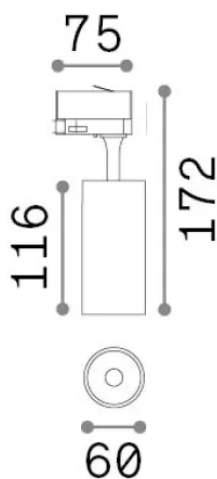

General info

Technical - Spotlights and Tracks

Ean	8021696322346
Item	FOX TR 3-PHASE 15W CRI90 4000K ON-OFF NERO
Installation	Spotlights and Tracks
Warranty	5 years
Gross weight	0.48 kg
Volume	0.001932 m ³

Technical info

Net weight	0.38 kg
Insulation class	I
Protection index	IP20
Compliance	-
Operating temperature	-
Dimmer	Non-dimmable
Power output	220-240 V AC
Power supply	-

Source info

Integrated source	-
Replaceable source	No
Power	15 W
Emission	-
Max consumption	-
Features LED	LED COB
CCT LED	4000 K
Duration LED (t. 25°C)	50 h
CRI	> 90
SDCM	3
Light beam	41°
Light beam flux	1700 lm
Useful light flux	-