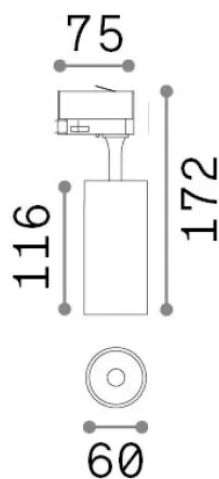

General info

Technical - Spotlights and Tracks

Ean	8021696322360
Item	FOX TR 3-PHASE 15W CRI90 4000K ON-OFF BIANCO
Installation	Spotlights and Tracks
Warranty	5 years
Gross weight	0.48 kg
Volume	0.001932 m ³

Technical info

Net weight	0.38 kg
Insulation class	I
Protection index	IP20
Compliance	-
Operating temperature	-
Dimmer	Non-dimmable
Power output	220-240 V AC
Power supply	-

Source info

Integrated source	-
Replaceable source	No
Power	15 W
Emission	-
Max consumption	-
Features LED	LED COB
CCT LED	4000 K
Duration LED (t. 25°C)	50 h
CRI	> 90
SDCM	3
Light beam	41°
Light beam flux	1700 lm
Useful light flux	-