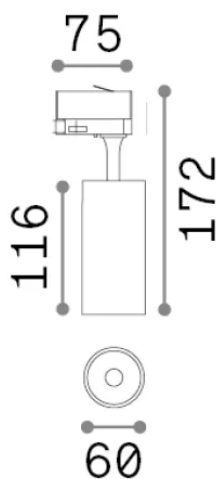

General info

Technical - Spotlights and Tracks

Ean	8021696267777
Item	FOX TR 3-PHASE 15W CRI80 4000K ON-OFF NERO
Installation	Spotlights and Tracks
Warranty	5 years
Gross weight	0.48 kg
Volume	0.001932 m ³

Technical info

Net weight	0.38 kg
Insulation class	I
Protection index	IP20
Compliance	-
Operating temperature	-
Dimmer	Non-dimmable
Power output	220-240 V AC
Power supply	-

Source info

Integrated source	-
Replaceable source	No
Power	15 W
Emission	-
Max consumption	-
Features LED	LED COB
CCT LED	4000 K
Duration LED (t. 25°C)	50 h
CRI	> 80
SDCM	3
Light beam	41°
Light beam flux	2000 lm
Useful light flux	-