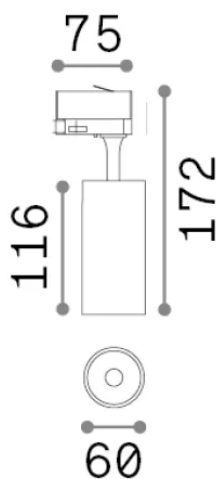

General info

Technical - Spotlights and Tracks

Ean	8021696267784
Item	FOX TR 3-PHASE 15W CRI80 4000K ON-OFF BIANCO
Installation	Spotlights and Tracks
Warranty	5 years
Gross weight	0.48 kg
Volume	0.002016 m ³

Technical info

Net weight	0.38 kg
Insulation class	I
Protection index	IP20
Compliance	CE
Operating temperature	0° ~ +40 °C
Dimmer	Non-dimmable, On-Off
Power output	220-240 V AC 50/60 Hz
Power supply	In-built, included Replaceable (by qualified operators only), electronic
Accessories not included	Single connection on-off, Link 3-phase on-off profile

Source info

Integrated source	Integrated LED module
Replaceable source	Replaceable (by qualified operators only)
Power	15 W
Emission	Direct
Max consumption	max 15 W
Features LED	LED COB
CCT LED	4000 K
Duration LED (t. 25°C)	50000 h
CRI	> 80
SDCM	3
Light beam	41°
Light beam flux	2000 lm
Useful light flux	1680 lm
Photobiological risk	1