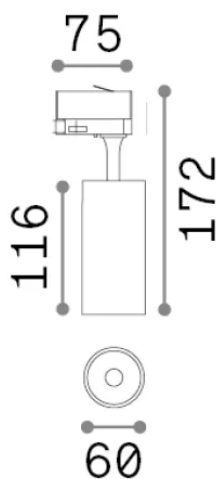

General info

Technical - Spotlights and Tracks

Ean	8021696283937
Item	FOX TR 3-PHASE 15W CRI80 3000K ON-OFF OTTONE
Installation	Spotlights and Tracks
Warranty	5 years
Gross weight	0.48 kg
Volume	0.002016 m ³

Technical info

Net weight	0.38 kg
Insulation class	I
Protection index	IP20
Compliance	-
Operating temperature	-
Dimmer	Non-dimmable
Power output	220-240 V AC
Power supply	-

Source info

Integrated source	-
Replaceable source	No
Power	15 W
Emission	-
Max consumption	-
Features LED	LED COB
CCT LED	3000 K
Duration LED (t. 25°C)	50 h
CRI	> 80
SDCM	3
Light beam	39°
Light beam flux	1900 lm
Useful light flux	-