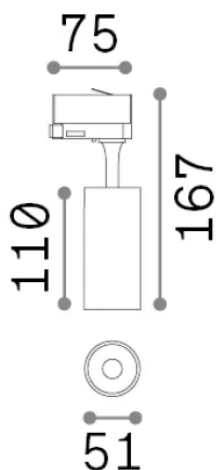

## Technical - Spotlights and Tracks

<b>Ean</b>	8021696271446
<b>Item</b>	FOX TR 3-PHASE 08W CRI80 4000K ON-OFF NERO
<b>Installation</b>	Spotlights and Tracks
<b>Warranty</b>	5 years
<b>Gross weight</b>	1 kg
<b>Volume</b>	0.001518 m <sup>3</sup>

## Source info

<b>Integrated source</b>	-
<b>Replaceable source</b>	No
<b>Power</b>	8 W
<b>Emission</b>	-
<b>Max consumption</b>	-
<b>Features LED</b>	LED COB
<b>CCT LED</b>	4000 K
<b>Duration LED (t. 25°C)</b>	50 h
<b>CRI</b>	> 80
<b>SDCM</b>	3
<b>Light beam</b>	54°
<b>Light beam flux</b>	1200 lm
<b>Useful light flux</b>	-