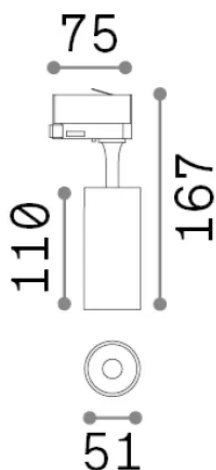

General info

Technical - Spotlights and Tracks

Ean	8021696271453
Item	FOX TR 3-PHASE 08W CRI80 4000K ON-OFF BIANCO
Installation	Spotlights and Tracks
Warranty	5 years
Gross weight	1 kg
Volume	0.001518 m ³

Technical info

Net weight	0.3 kg
Insulation class	I
Protection index	IP20
Compliance	-
Operating temperature	-
Dimmer	Non-dimmable
Power output	220-240 V AC
Power supply	-

Source info

Integrated source	-
Replaceable source	No
Power	8 W
Emission	-
Max consumption	-
Features LED	LED COB
CCT LED	4000 K
Duration LED (t. 25°C)	50 h
CRI	> 80
SDCM	3
Light beam	41°
Light beam flux	1200 lm
Useful light flux	-