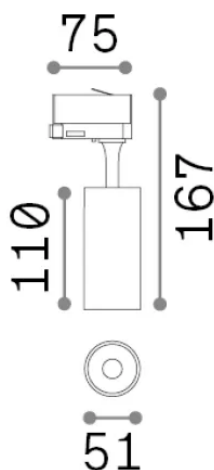

General info

Technical - Spotlights and Tracks

Ean	8021696283920
Item	FOX TR 3-PHASE 08W CRI80 3000K ON-OFF OTTONE
Installation	Spotlights and Tracks
Warranty	5 years
Gross weight	1 kg
Volume	0.001518 m ³

Technical info

Net weight	0.3 kg
Insulation class	I
Protection index	IP20
Compliance	-
Operating temperature	-
Dimmer	Non-dimmable
Power output	220-240 V AC
Power supply	-

Source info

Integrated source	-
Replaceable source	No
Power	8 W
Emission	-
Max consumption	-
Features LED	LED COB
CCT LED	3000 K
Duration LED (t. 25°C)	50 h
CRI	> 80
SDCM	3
Light beam	41°
Light beam flux	1150 lm
Useful light flux	-