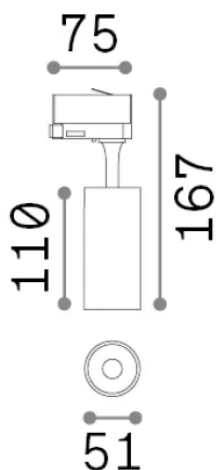

General info

Technical - Spotlights and Tracks

Ean	8021696250403
Item	FOX TR 3-PHASE 08W CRI80 3000K ON-OFF NERO
Installation	Spotlights and Tracks
Warranty	5 years
Gross weight	1 kg
Volume	0.001518 m ³

Technical info

Net weight	0.3 kg
Insulation class	I
Protection index	IP20
Compliance	-
Operating temperature	-
Dimmer	Non-dimmable
Power output	220-240 V AC
Power supply	-

Source info

Integrated source	-
Replaceable source	No
Power	8 W
Emission	-
Max consumption	-
Features LED	LED COB
CCT LED	3000 K
Duration LED (t. 25°C)	50 h
CRI	> 80
SDCM	3
Light beam	41°
Light beam flux	1150 lm
Useful light flux	-