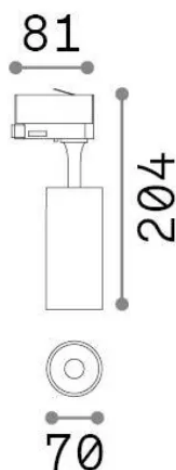

General info

Technical - Spotlights and Tracks

Ean	8021696348322
Item	FOX TR 1-PHASE 25W CRI90 3000K ON-OFF NERO
Installation	Spotlights and Tracks
Warranty	5 years
Gross weight	0.7 kg
Volume	0.002688 m ³

Technical info

Net weight	0.6 kg
Insulation class	II
Protection index	IP20
Compliance	-
Operating temperature	-
Dimmer	Non-dimmable
Power output	220-240 V AC
Power supply	-

Source info

Integrated source	-
Replaceable source	No
Power	25 W
Emission	-
Max consumption	-
Features LED	LED COB
CCT LED	3000 K
Duration LED (t. 25°C)	50 h
CRI	> 90
SDCM	3
Light beam	35°
Light beam flux	3000 lm
Useful light flux	-