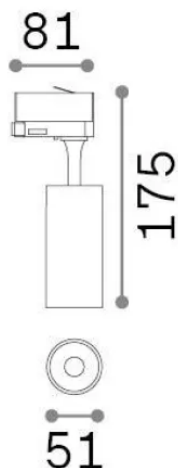

## Technical - Spotlights and Tracks

<b>Ean</b>	8021696348315
<b>Item</b>	FOX TR 1-PHASE 15W CRI90 3000K ON-OFF NERO
<b>Installation</b>	Spotlights and Tracks
<b>Warranty</b>	5 years
<b>Gross weight</b>	0.58 kg
<b>Volume</b>	0.002016 m <sup>3</sup>

## Source info

<b>Integrated source</b>	-
<b>Replaceable source</b>	No
<b>Power</b>	15 W
<b>Emission</b>	-
<b>Max consumption</b>	-
<b>Features LED</b>	LED COB
<b>CCT LED</b>	3000 K
<b>Duration LED (t. 25°C)</b>	50 h
<b>CRI</b>	> 90
<b>SDCM</b>	3
<b>Light beam</b>	39°
<b>Light beam flux</b>	1600 lm
<b>Useful light flux</b>	-