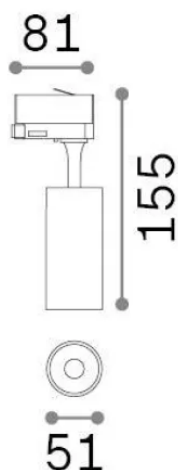

General info

Technical - Spotlights and Tracks

Ean	8021696348308
Item	FOX TR 1-PHASE 08W CRI90 3000K ON-OFF NERO
Installation	Spotlights and Tracks
Warranty	5 years
Gross weight	0.45 kg
Volume	0.001518 m ³

Technical info

Net weight	0.36 kg
Insulation class	II
Protection index	IP20
Compliance	-
Operating temperature	-
Dimmer	Non-dimmable
Power output	220-240 V AC
Power supply	-

Source info

Integrated source	-
Replaceable source	No
Power	8 W
Emission	-
Max consumption	-
Features LED	LED COB
CCT LED	3000 K
Duration LED (t. 25°C)	50 h
CRI	> 90
SDCM	3
Light beam	54°
Light beam flux	1000 lm
Useful light flux	-