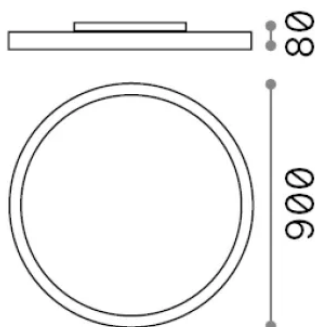

General info

Indoor - Ceiling lamps

Ean	8021696270241
Item	FLY PL D90 BIANCO 4000K
Installation	Ceiling lamps
Warranty	5 years
Gross weight	17.22 kg
Volume	0.147 m ³

Technical info

Net weight	11.09 kg
Insulation class	I
Protection index	IP40
Compliance	-
Operating temperature	-
Dimmer	Non-dimmable
Power output	220-240 V AC
Power supply	-

Source info

Integrated source	-
Replaceable source	No
Power	68 W
Emission	-
Max consumption	-
Features LED	LED SMD SAMSUNG
CCT LED	4000 K
Duration LED (t. 25°C)	50 h
CRI	> 90
SDCM	3
Light beam	87°
UGR Maximum	< 19
Light beam flux	9300 lm
Useful light flux	-