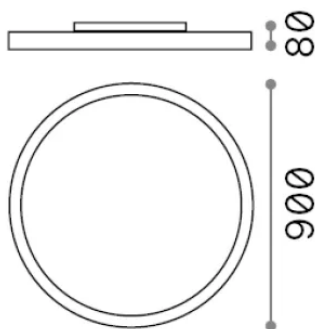

General info

Indoor - Ceiling lamps

Ean	8021696270326
Item	FLY PL D90 BIANCO 3000K
Installation	Ceiling lamps
Warranty	5 years
Gross weight	17.22 kg
Volume	0.147 m ³

Technical info

Net weight	11.09 kg
Insulation class	I
Protection index	IP40
Compliance	-
Operating temperature	-
Dimmer	Non-dimmable
Power output	220-240 V AC
Power supply	-

Source info

Integrated source	-
Replaceable source	No
Power	68 W
Emission	-
Max consumption	-
Features LED	LED SMD SAMSUNG
CCT LED	3000 K
Duration LED (t. 25°C)	50 h
CRI	> 90
SDCM	3
Light beam	87°
UGR Maximum	< 19
Light beam flux	8800 lm
Useful light flux	-