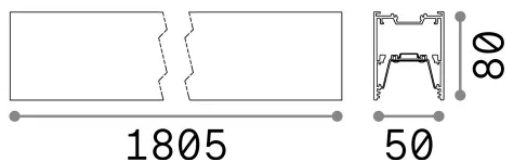

General info

Technical - Systems

Ean	8021696192604
Item	FLUO WIDE 1800 4000K BI
Installation	Systems
Warranty	5 years
Gross weight	6.64 kg
Volume	0.0403 m ³

Technical info

Net weight	4.42 kg
Insulation class	I
Protection index	IP20
Compliance	-
Operating temperature	-
Dimmer	Non-dimmable
Power output	220-240 V AC
Power supply	-

Source info

Integrated source	-
Replaceable source	No
Power	36 W
Emission	-
Max consumption	-
Features LED	LED SMD SAMSUNG
CCT LED	4000 K
Duration LED (t. 25°C)	50 h
CRI	> 90
SDCM	3
Light beam	105°
Light beam flux	5200 lm
Useful light flux	-