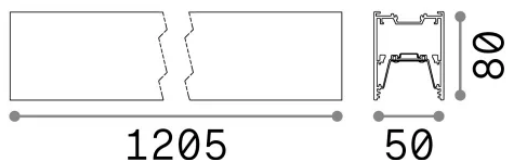

### Technical - Systems

Ean	8021696192437
Item	FLUO WIDE 1200 3000K BI
Installation	Systems
Warranty	5 years
Gross weight	4.88 kg
Volume	0.02064 m <sup>3</sup>

## Technical info

Net weight	2.89 kg
Insulation class	I
Protection index	IP20
Compliance	-
Operating temperature	-
Dimmer	Non-dimmable
Power output	220-240 V AC
Power supply	-

## Source info

Integrated source	-
Replaceable source	No
Power	27 W
Emission	-
Max consumption	-
Features LED	LED SMD SAMSUNG
CCT LED	3000 K
Duration LED (t. 25°C)	50 h
CRI	> 90
SDCM	3
Light beam	105°
Light beam flux	3250 lm
Useful light flux	-