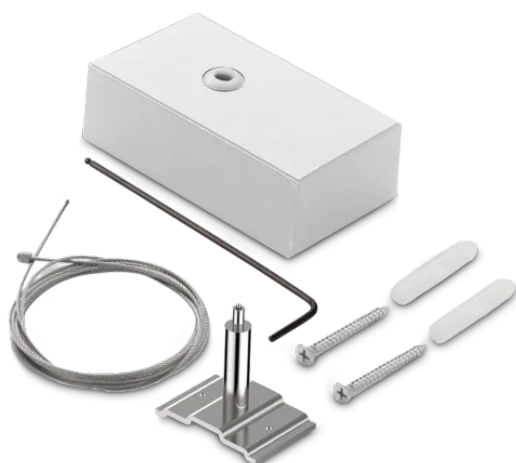

General info**Technical - Accessories**

Ean	8021696277929
Item	FLUO ROSONE CON KIT SOSPENSIONE 2 MT BIANCO
Installation	Accessories
Warranty	5 years
Gross weight	0.45 kg
Volume	0.000462 m ³

Technical info

Net weight	0.39 kg
Compliance	-
Accessory type	-