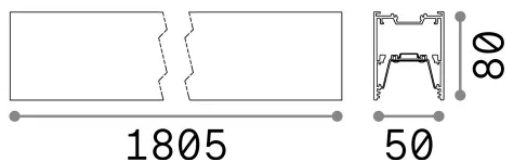

General info

Technical - Systems

Ean	8021696192642
Item	FLUO BI-EMISSION 1800 4000K NE
Installation	Systems
Warranty	5 years
Gross weight	6.88 kg
Volume	0.02945 m ³

Technical info

Net weight	4.42 kg
Insulation class	I
Protection index	IP20
Compliance	-
Operating temperature	-
Dimmer	Non-dimmable
Power output	220-240 V AC
Power supply	-

Source info

Integrated source	-
Replaceable source	No
Power	54 W
Emission	-
Max consumption	-
Features LED	LED SMD SAMSUNG
CCT LED	4000 K
Duration LED (t. 25°C)	50 h
CRI	> 90
SDCM	3
Light beam	105+105°
Light beam flux	8850 lm
Useful light flux	-