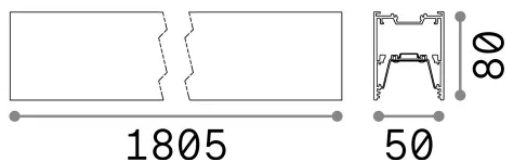

### Technical - Systems

Ean	8021696192673
Item	FLUO BI-EMISSION 1800 4000K BI
Installation	Systems
Warranty	5 years
Gross weight	6.88 kg
Volume	0.02945 m <sup>3</sup>

## Technical info

Net weight	4.42 kg
Insulation class	I
Protection index	IP20
Compliance	-
Operating temperature	-
Dimmer	Non-dimmable
Power output	220-240 V AC
Power supply	-

## Source info

Integrated source	-
Replaceable source	No
Power	54 W
Emission	-
Max consumption	-
Features LED	LED SMD SAMSUNG
CCT LED	4000 K
Duration LED (t. 25°C)	50 h
CRI	> 90
SDCM	3
Light beam	105+105°
Light beam flux	8850 lm
Useful light flux	-