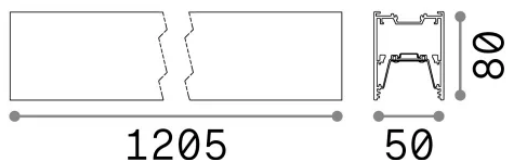

General info

Technical - Systems

Ean	8021696192758
Item	FLUO BI-EMISSION 1200 4000K NE
Installation	Systems
Warranty	5 years
Gross weight	4.89 kg
Volume	0.018995 m ³

Technical info

Net weight	2.89 kg
Insulation class	I
Protection index	IP20
Compliance	-
Operating temperature	-
Dimmer	Non-dimmable
Power output	220-240 V AC
Power supply	-

Source info

Integrated source	-
Replaceable source	No
Power	40 W
Emission	-
Max consumption	-
Features LED	LED SMD SAMSUNG
CCT LED	4000 K
Duration LED (t. 25°C)	50 h
CRI	> 90
SDCM	3
Light beam	105+105°
Light beam flux	5900 lm
Useful light flux	-