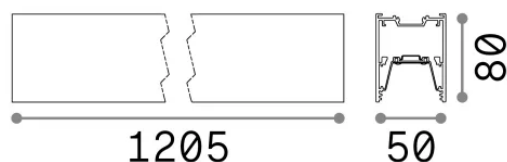

General info

Technical - Systems

Ean	8021696192741
Item	FLUO BI-EMISSION 1200 4000K BI
Installation	Systems
Warranty	5 years
Gross weight	4.89 kg
Volume	0.018311 m ³

Technical info

Net weight	2.89 kg
Insulation class	I
Protection index	IP20
Compliance	-
Operating temperature	-
Dimmer	Non-dimmable
Power output	220-240 V AC
Power supply	-

Source info

Integrated source	-
Replaceable source	No
Power	40 W
Emission	-
Max consumption	-
Features LED	LED SMD SAMSUNG
CCT LED	4000 K
Duration LED (t. 25°C)	50 h
CRI	> 90
SDCM	3
Light beam	105+105°
Light beam flux	5900 lm
Useful light flux	-