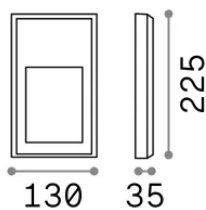

## Source info

<b>Integrated source</b>	Integrated LED module
<b>Replaceable source</b>	No
<b>Power</b>	6 W
<b>Emission</b>	Direct Asymmetrical
<b>Max consumption</b>	max 6 W
<b>Features LED</b>	LED SMD
<b>CCT LED</b>	3000 K
<b>Duration LED (t. 25°C)</b>	30000 h
<b>CRI</b>	> 80
<b>SDCM</b>	3
<b>Light beam</b>	-
<b>Light beam flux</b>	550 lm
<b>Useful light flux</b>	160 lm
<b>Photobiological risk</b>	EXEMPT