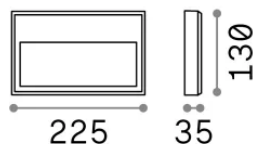

## Source info

<b>Integrated source</b>	-
<b>Replaceable source</b>	No
<b>Power</b>	6 W
<b>Emission</b>	-
<b>Max consumption</b>	-
<b>Features LED</b>	LED SMD
<b>CCT LED</b>	3000 K
<b>Duration LED (t. 25°C)</b>	30 h
<b>CRI</b>	> 90
<b>SDCM</b>	3
<b>Light beam</b>	-
<b>Light beam flux</b>	550 lm
<b>Useful light flux</b>	-