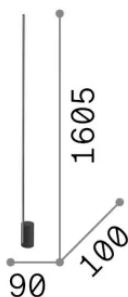

## Indoor - Floor lamps

|              |                             |
|--------------|-----------------------------|
| Ean          | 8021696371740               |
| Item         | ESSENCE PT ROUND NERO 3000K |
| Installation | Floor lamps                 |
| Warranty     | 5 years                     |
| Gross weight | 2.5 kg                      |
| Volume       | 0.037184 m <sup>3</sup>     |

## Source info

|                        |                            |
|------------------------|----------------------------|
| Integrated source      | Integrated LED module      |
| Replaceable source     | No                         |
| Power                  | LED 24 W                   |
| Emission               | Direct Asymmetrical        |
| Max consumption        | max 24 W                   |
| Features LED           | LED SMD                    |
| CCT LED                | 3000 K                     |
| Duration LED (t. 25°C) | 50000 h                    |
| CRI                    | > 90                       |
| SDCM                   | 3                          |
| Light beam flux        | 2400 lm                    |
| Useful light flux      | 1500 lm                    |
| Photobiological risk   | EXEMPT                     |
| Bulb included          | 1                          |
| Recommended bulb       | LED INTEGRATO 2400Lm 3000K |