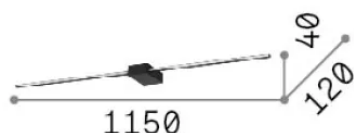

General info

Indoor - Wall lamps

Ean	8021696311784
Item	ESSENCE AP SQUARE D115 LUCE DIR. NERO 3000K
Installation	Wall lamps
Warranty	5 years
Gross weight	1.04 kg
Volume	0.018075 m ³

Technical info

Net weight	0.6 kg
Insulation class	II
Protection index	IP20
Compliance	-
Operating temperature	-
Dimmer	Non-dimmable
Power output	220-240 V AC
Power supply	-

Source info

Integrated source	-
Replaceable source	No
Power	LED 19 W
Emission	-
Max consumption	-
Features LED	LED SMD
CCT LED	3000 K
Duration LED (t. 25°C)	30 h
CRI	> 90
SDCM	3
Light beam flux	2000 lm
Bulb included	1
Recommended bulb	LED INTEGRATO 2000Lm 3000K