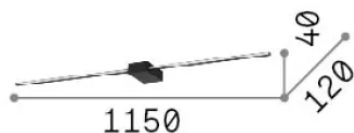

Source info

Integrated source	-
Replaceable source	No
Power	LED 19 W
Emission	-
Max consumption	-
Features LED	LED SMD
CCT LED	3000 K
Duration LED (t. 25°C)	30 h
CRI	> 90
SDCM	3
Light beam flux	2000 lm
Bulb included	1
Recommended bulb	LED INTEGRATO 2000Lm 3000K