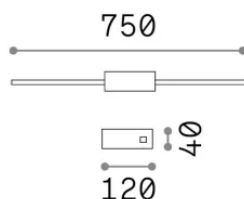

General info

Indoor - Wall lamps

Ean	8021696371689
Item	ESSENCE AP SQUARE D075 LUCE DIR. OTTONE 3000K
Installation	Wall lamps
Warranty	5 years
Gross weight	0.86 kg
Volume	0.0112 m ³

Technical info

Net weight	0.52 kg
Insulation class	II
Protection index	IP20
Compliance	-
Operating temperature	-
Dimmer	Non-dimmable
Power output	220-240 V AC
Power supply	-

Source info

Integrated source	-
Replaceable source	No
Power	LED 12 W
Emission	-
Max consumption	-
Features LED	LED SMD
CCT LED	3000 K
Duration LED (t. 25°C)	50 h
CRI	> 90
SDCM	3
Light beam flux	1250 lm
Bulb included	1
Recommended bulb	LED INTEGRATO 1250Lm 3000K