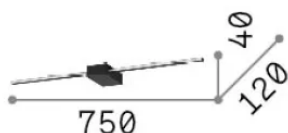

Source info

Integrated source	Integrated LED module
Replaceable source	No
Power	LED 12 W
Emission	Direct
Max consumption	max 12 W
Features LED	LED SMD
CCT LED	3000 K
Duration LED (t. 25°C)	30000 h
CRI	> 90
SDCM	3
Light beam flux	1250 lm
Useful light flux	760 lm
Photobiological risk	1
Bulb included	1
Recommended bulb	LED INTEGRATO 1250Lm 3000K