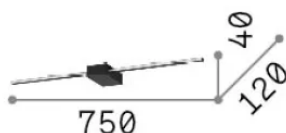

Source info

Integrated source	Integrated LED module
Replaceable source	No
Power	LED 12 W
Emission	Direct
Max consumption	max 12 W
Features LED	LED SMD
CCT LED	3000 K
Duration LED (t. 25°C)	30000 h
CRI	> 90
SDCM	3
Light beam flux	1250 lm
Useful light flux	760 lm
Photobiological risk	1
Bulb included	1
Recommended bulb	LED INTEGRATO 1250Lm 3000K