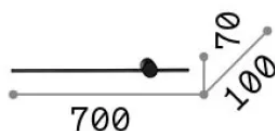

General info

Indoor - Wall lamps

Ean	8021696265643
Item	ESSENCE AP ROUND D075 LUCE IND. NERO 3000K
Installation	Wall lamps
Warranty	5 years
Gross weight	0.86 kg
Volume	0.0112 m ³

Technical info

Net weight	0.52 kg
Insulation class	II
Protection index	IP20
Compliance	-
Operating temperature	-
Dimmer	Non-dimmable
Power output	220-240 V AC
Power supply	-

Source info

Integrated source	-
Replaceable source	No
Power	LED 12 W
Emission	-
Max consumption	-
Features LED	LED SMD
CCT LED	3000 K
Duration LED (t. 25°C)	50 h
CRI	> 90
SDCM	3
Light beam flux	1350 lm
Bulb included	1
Recommended bulb	LED INTEGRATO 1350Lm 3000K