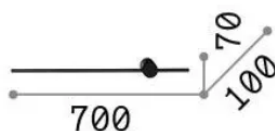

Source info

Integrated source	-
Replaceable source	No
Power	LED 12 W
Emission	-
Max consumption	-
Features LED	LED SMD
CCT LED	2700 K
Duration LED (t. 25°C)	50 h
CRI	> 90
SDCM	3
Light beam flux	1300 lm
Bulb included	1
Recommended bulb	LED INTEGRATO 1300Lm 2700K