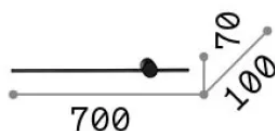

Source info

Integrated source	Integrated LED module
Replaceable source	No
Power	LED 12 W
Emission	Indirect
Max consumption	max 12 W
Features LED	LED SMD
CCT LED	3000 K
Duration LED (t. 25°C)	50000 h
CRI	> 90
SDCM	3
Light beam flux	1350 lm
Useful light flux	980 lm
Photobiological risk	1
Bulb included	1
Recommended bulb	LED INTEGRATO 1350Lm 3000K