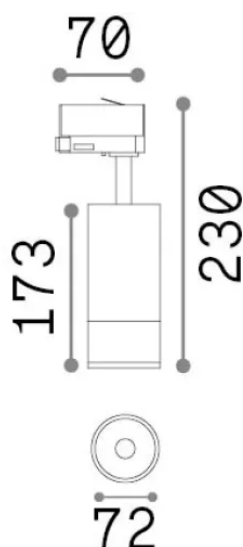

General info

Technical - Spotlights and Tracks

Ean	8021696322100
Item	EOS TR 3-PHASE 25W 4000K ON-OFF NE
Installation	Spotlights and Tracks
Warranty	5 years
Gross weight	1.16 kg
Volume	0.003276 m ³

Technical info

Net weight	1.1 kg
Insulation class	I
Protection index	IP20
Compliance	-
Operating temperature	-
Dimmer	Non-dimmable
Power output	220-240 V AC
Power supply	-

Source info

Integrated source	-
Replaceable source	No
Power	25 W
Emission	-
Max consumption	-
Features LED	LED COB BRIDGELUX
CCT LED	4000 K
Duration LED (t. 25°C)	50 h
CRI	> 90
SDCM	3
Light beam	20-55°
Light beam flux	3100 lm
Useful light flux	-