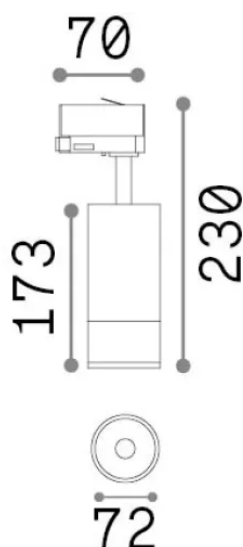

General info

Technical - Spotlights and Tracks

Ean	8021696322124
Item	EOS TR 3-PHASE 25W 4000K ON-OFF BI
Installation	Spotlights and Tracks
Warranty	5 years
Gross weight	1.16 kg
Volume	0.003276 m ³

Technical info

Net weight	1.1 kg
Insulation class	I
Protection index	IP20
Compliance	-
Operating temperature	-
Dimmer	Non-dimmable
Power output	220-240 V AC
Power supply	-

Source info

Integrated source	-
Replaceable source	No
Power	25 W
Emission	-
Max consumption	-
Features LED	LED COB BRIDGELUX
CCT LED	4000 K
Duration LED (t. 25°C)	50 h
CRI	> 90
SDCM	3
Light beam	20-55°
Light beam flux	3100 lm
Useful light flux	-