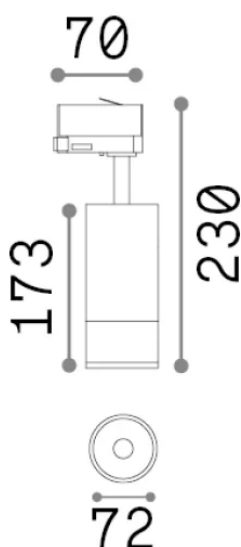

General info

Technical - Spotlights and Tracks

Ean	8021696286600
Item	EOS TR 3-PHASE 25W 3000K ON-OFF BI
Installation	Spotlights and Tracks
Warranty	5 years
Gross weight	1.17 kg
Volume	0.003094 m ³

Technical info

Net weight	1.1 kg
Insulation class	I
Protection index	IP20
Compliance	CE
Operating temperature	0° ~ +40 °C
Dimmer	Non-dimmable, On-Off
Power output	220-240 V AC 50/60 Hz
Power supply	In-built, included Replaceable (by qualified operators only), electronic
Accessories not included	Single connection on-off, Link 3-phase on-off profile

Source info

Integrated source	Integrated LED module
Replaceable source	Replaceable (by qualified operators only)
Power	25 W
Emission	Direct
Max consumption	max 25 W
Features LED	LED COB BRIDGELUX
CCT LED	3000 K
Duration LED (t. 25°C)	50000 h
CRI	> 90
SDCM	3
Light beam	20-55°
Light beam flux	2950 lm
Useful light flux	2070 lm
Photobiological risk	1