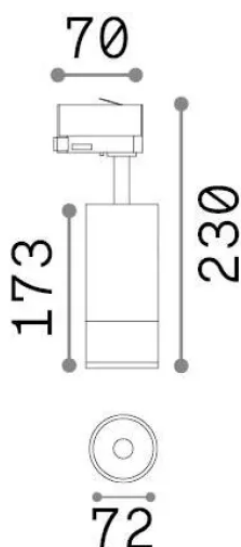

## Technical - Spotlights and Tracks

Ean	8021696340814
Item	EOS TR 3-PHASE 25W 2700K ON-OFF NE
Installation	Spotlights and Tracks
Warranty	5 years
Gross weight	1 kg
Volume	0.003094 m <sup>3</sup>