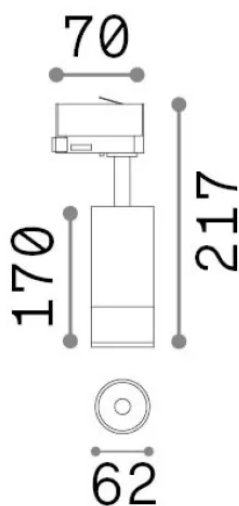

General info

Technical - Spotlights and Tracks

Ean	8021696322087
Item	EOS TR 3-PHASE 15W 4000K ON-OFF NE
Installation	Spotlights and Tracks
Warranty	5 years
Gross weight	0.76 kg
Volume	0.00264 m ³

Technical info

Net weight	0.71 kg
Insulation class	I
Protection index	IP20
Compliance	-
Operating temperature	-
Dimmer	Non-dimmable
Power output	220-240 V AC
Power supply	-

Source info

Integrated source	-
Replaceable source	No
Power	15 W
Emission	-
Max consumption	-
Features LED	LED COB BRIDGELUX
CCT LED	4000 K
Duration LED (t. 25°C)	50 h
CRI	> 90
SDCM	3
Light beam	20-55°
Light beam flux	1850 lm
Useful light flux	-