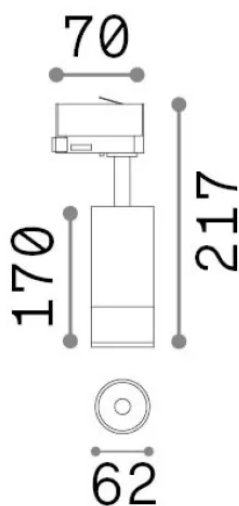

## Technical - Spotlights and Tracks

<b>Ean</b>	8021696322094
<b>Item</b>	EOS TR 3-PHASE 15W 4000K ON-OFF BI
<b>Installation</b>	Spotlights and Tracks
<b>Warranty</b>	5 years
<b>Gross weight</b>	0.76 kg
<b>Volume</b>	0.002592 m <sup>3</sup>