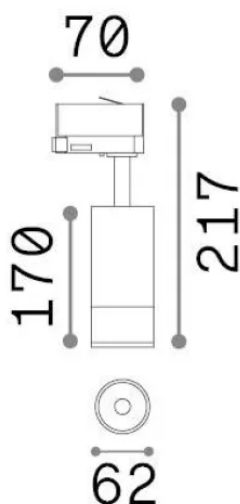

General info

Technical - Spotlights and Tracks

Ean	8021696340791
Item	EOS TR 3-PHASE 15W 2700K ON-OFF NE
Installation	Spotlights and Tracks
Warranty	5 years
Gross weight	0.67 kg
Volume	0.002592 m ³

Technical info

Net weight	0.56 kg
Insulation class	I
Protection index	IP20
Compliance	-
Operating temperature	-
Dimmer	Non-dimmable
Power output	220-240 V AC
Power supply	-

Source info

Integrated source	-
Replaceable source	No
Power	15 W
Emission	-
Max consumption	-
Features LED	LED COB BRIDGELUX
CCT LED	2700 K
Duration LED (t. 25°C)	50 h
CRI	> 90
SDCM	3
Light beam	20-55°
Light beam flux	1650 lm
Useful light flux	-