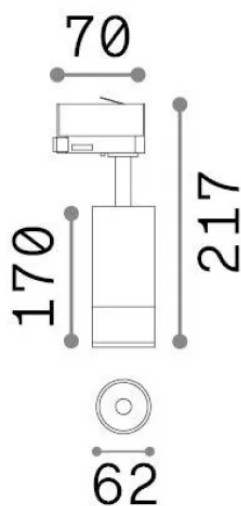

General info

Technical - Spotlights and Tracks

Ean	8021696340807
Item	EOS TR 3-PHASE 15W 2700K ON-OFF BI
Installation	Spotlights and Tracks
Warranty	5 years
Gross weight	0.67 kg
Volume	0.002592 m ³

Technical info

Net weight	0.56 kg
Insulation class	I
Protection index	IP20
Compliance	-
Operating temperature	-
Dimmer	Non-dimmable
Power output	220-240 V AC
Power supply	-

Source info

Integrated source	-
Replaceable source	No
Power	15 W
Emission	-
Max consumption	-
Features LED	LED COB BRIDGELUX
CCT LED	2700 K
Duration LED (t. 25°C)	50 h
CRI	> 90
SDCM	3
Light beam	20-55°
Light beam flux	1650 lm
Useful light flux	-