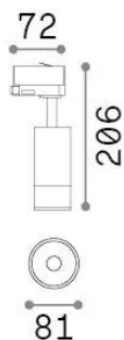

Source info

Integrated source	-
Replaceable source	No
Power	25 W
Emission	-
Max consumption	-
Features LED	LED COB BRIDGELUX
CCT LED	3000 K
Duration LED (t. 25°C)	50 h
CRI	> 90
SDCM	3
Light beam	20-55°
Light beam flux	2900 lm
Useful light flux	-