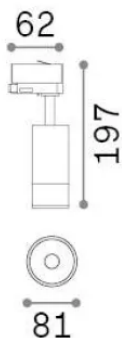

General info

Technical - Spotlights and Tracks

Ean	8021696337579
Item	EOS TR 1-PHASE 15W 3000K ON-OFF NE
Installation	Spotlights and Tracks
Warranty	5 years
Gross weight	0.66 kg
Volume	0.00378 m ³

Technical info

Net weight	0.56 kg
Insulation class	II
Protection index	IP20
Compliance	-
Operating temperature	-
Dimmer	Non-dimmable
Power output	220-240 V AC
Power supply	-

Source info

Integrated source	-
Replaceable source	No
Power	15 W
Emission	-
Max consumption	-
Features LED	LED COB BRIDGELUX
CCT LED	3000 K
Duration LED (t. 25°C)	50 h
CRI	> 90
SDCM	3
Light beam	20-55°
Light beam flux	1700 lm
Useful light flux	-