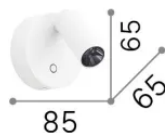

General info

Indoor - Wall lamps

Ean	8021696347486
Item	ELF AP ORO+NERO
Installation	Wall lamps
Warranty	5 years
Gross weight	0.32 kg
Volume	0.0009 m ³

Technical info

Net weight	0.29 kg
Insulation class	II
Protection index	IP20
Compliance	CE
Operating temperature	0° ~ +40 °C
Dimmer	1, Touch dimmer
Power output	100-240 V AC 50/60 Hz
Power supply	In-built, included NO, electronic

Source info

Integrated source	Integrated LED module
Replaceable source	No
Power	LED 3 W
Emission	Direct
Max consumption	max 3 W
Features LED	LED SMD BRIDGELUX
CCT LED	3000 K
Duration LED (t. 25°C)	50000 h
CRI	> 95
SDCM	3
Light beam	38°
Light beam flux	220 lm
Useful light flux	200 lm
Photobiological risk	2
Standby power	< 0.50 W
Bulb included	1
Recommended bulb	LED INTEGRATO 220Lm 3000K