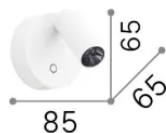

General info

Indoor - Wall lamps

Ean	8021696347493
Item	ELF AP ORO+BIANCO
Installation	Wall lamps
Warranty	5 years
Gross weight	0.32 kg
Volume	0.0009 m ³

Technical info

Net weight	0.29 kg
Insulation class	II
Protection index	IP20
Compliance	CE
Operating temperature	0° ~ +40 °C
Dimmer	1, Touch dimmer
Power output	100-240 V AC 50/60 Hz
Power supply	In-built, included NO, electronic

Source info

Integrated source	Integrated LED module
Replaceable source	No
Power	LED 3 W
Emission	Direct
Max consumption	max 3 W
Features LED	LED SMD BRIDGELUX
CCT LED	3000 K
Duration LED (t. 25°C)	50000 h
CRI	> 95
SDCM	3
Light beam	38°
Light beam flux	220 lm
Useful light flux	200 lm
Photobiological risk	2
Standby power	< 0.50 W
Bulb included	1
Recommended bulb	LED INTEGRATO 220Lm 3000K