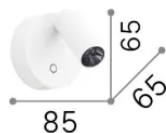

General info

Indoor - Wall lamps

Ean	8021696347462
Item	ELF AP NERO
Installation	Wall lamps
Warranty	5 years
Gross weight	0.32 kg
Volume	0.0009 m ³

Technical info

Net weight	0.29 kg
Insulation class	II
Protection index	IP20
Compliance	CE
Operating temperature	0° ~ +40 °C
Dimmer	1, Touch dimmer
Power output	100-240 V AC 50/60 Hz
Power supply	In-built, included NO, electronic

Source info

Integrated source	Integrated LED module
Replaceable source	No
Power	LED 3 W
Emission	Direct
Max consumption	max 3 W
Features LED	LED SMD BRIDGELUX
CCT LED	3000 K
Duration LED (t. 25°C)	50000 h
CRI	> 95
SDCM	3
Light beam	38°
Light beam flux	220 lm
Useful light flux	200 lm
Photobiological risk	2
Standby power	< 0.50 W
Bulb included	1
Recommended bulb	LED INTEGRATO 220Lm 3000K