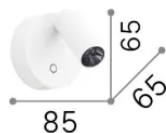

General info

Indoor - Wall lamps

Ean	8021696347479
Item	ELF AP BIANCO
Installation	Wall lamps
Warranty	5 years
Gross weight	0.32 kg
Volume	0.0009 m ³

Technical info

Net weight	0.29 kg
Insulation class	II
Protection index	IP20
Compliance	CE
Operating temperature	0° ~ +40 °C
Dimmer	1, Touch dimmer
Power output	100-240 V AC 50/60 Hz
Power supply	In-built, included NO, electronic

Source info

Integrated source	Integrated LED module
Replaceable source	No
Power	LED 3 W
Emission	Direct
Max consumption	max 3 W
Features LED	LED SMD BRIDGELUX
CCT LED	3000 K
Duration LED (t. 25°C)	50000 h
CRI	> 95
SDCM	3
Light beam	38°
Light beam flux	220 lm
Useful light flux	200 lm
Photobiological risk	2
Standby power	< 0.50 W
Bulb included	1
Recommended bulb	LED INTEGRATO 220Lm 3000K